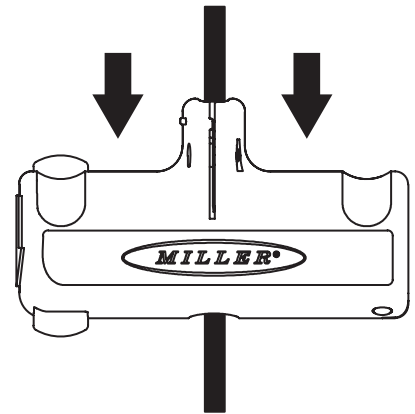

MB04-7000

TOOL OPERATING INSTRUCTIONS

A RIPLEY® BRAND

END & MID-SPAN OPERATION

BLADE REPLACEMENT