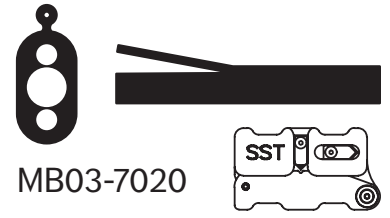

MB04-7000

TOOL OPERATING INSTRUCTIONS

A RIPLEY® BRAND

END & MID-SPAN OPERATION

BLADE REPLACEMENT