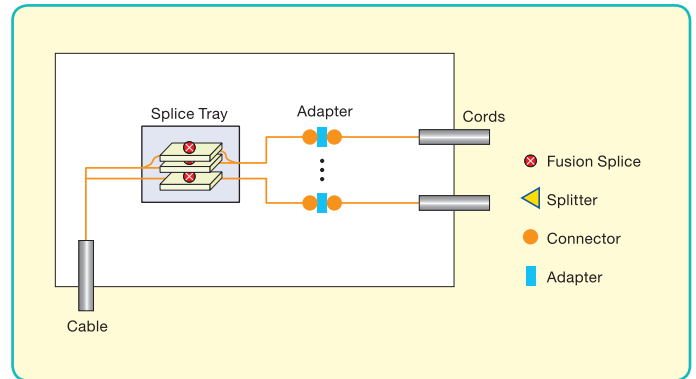

# Termination Unit FDU Series

## Features & Benefits

- Compatible with 19-inch standard rack
- Efficient termination and neat maintenance of fiber termination
- Easy maintenance

## Specifications

Item	FDU-24C (SC)	FDU-48C (SC)	FDU-72C (SC)	FDU-96C (SC)	FDU-144C (SC)	
Rack Unit Height	1U	2U	3U	4U	6U	
Number of SC Adapter (pcs)	24	48	72	96	144	
Number of Splice Tray (12 splices/tray) (pcs)	2	4	6	8	12	
Operating Temperature	Up to 65°C (without condensation)					
Dimensions	H (mm)	43.6	88.1	132.6	176.9	265.9
	W × D (mm)	W482.6 × D360				
Weight (Kg)	4	5	7	10	14	
Color	Light Gray					