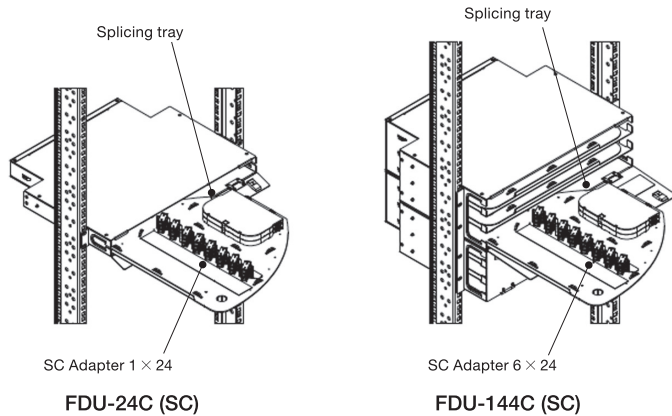

## Features & Benefits

- Compatible with 19-inch standard rack
- Efficient termination and neat maintenance of fiber termination
- Easy maintenance

## Specifications

Item	FDU-24C (SC)	FDU-48C (SC)	FDU-72C (SC)	FDU-96C (SC)	FDU-144C (SC)	
Rack Unit Height	1U	2U	3U	4U	6U	
Number of SC Adapter (pcs)	24	48	72	96	144	
Number of Splice Tray (12 splices/tray) (pcs)	2	4	6	8	12	
Operating Temperature	Up to 65°C (without condensation)					
Dimensions	H (mm)	43.6	88.1	132.6	176.9	265.9
	W × D (mm)	W482.6 × D360				
Weight (Kg)	4	5	7	10	14	
Color	Light Gray					